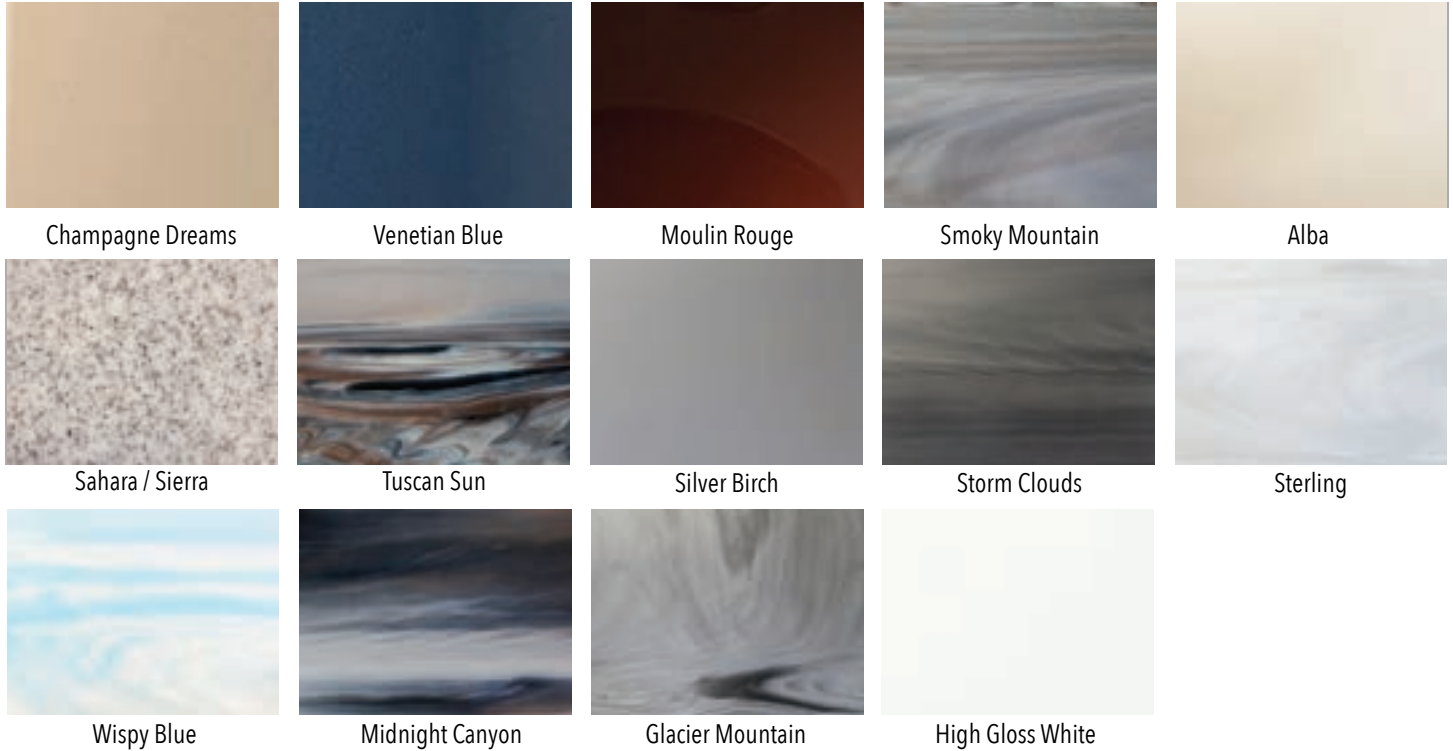

CAL SPAS 2023 COLORS

Spa Acrylic Colors • Cabinets
• Spa Cover & All Weather Decking

Acrylic Spa Shell Colors

Cal Spas offers an alluring selection of shell colors, cabinet styles and cover colors to complement your Home Resort and match your personal style.