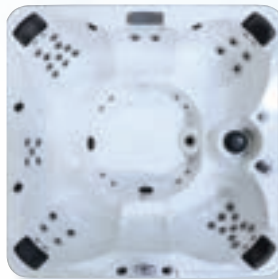

BEL AIR PLUS
PPZ-843B / PPZ-859B
43 jets / 59 jets
8 ft. bench, 6 seats
93"W x 93"L x 37"H