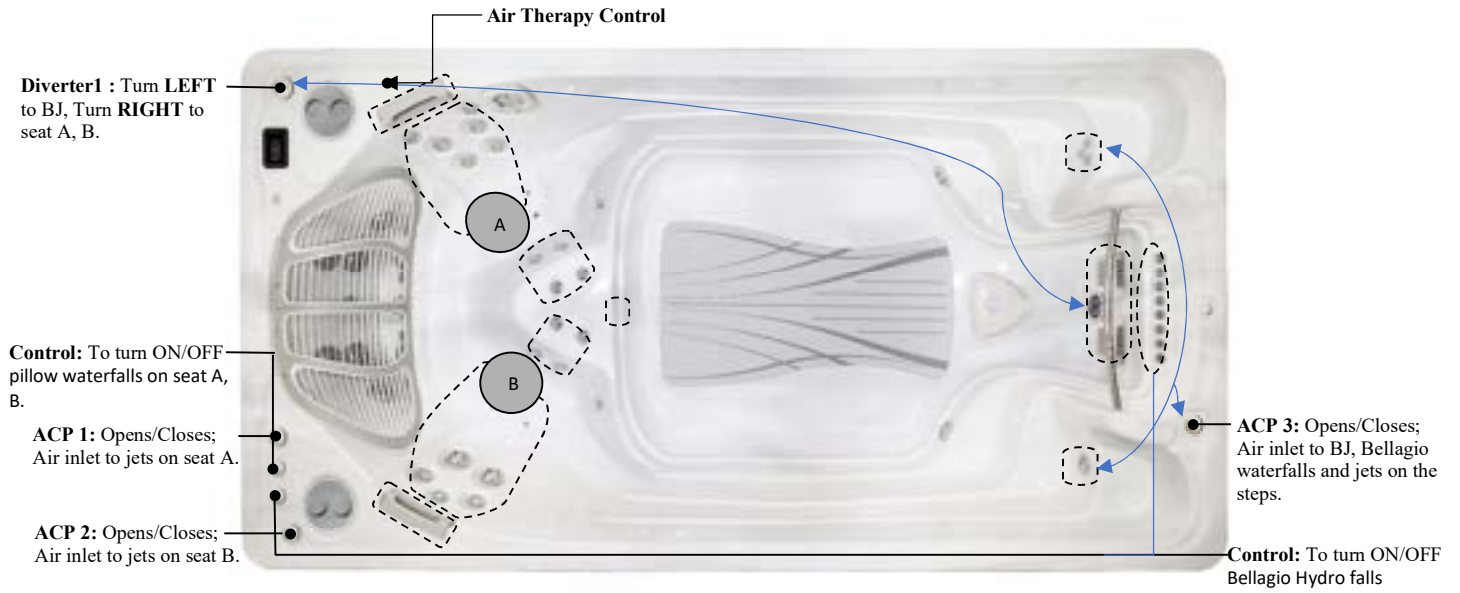

### Massage Selector/Air Control Diagram

ACP- Air controller Pump  
 BJ – Buoyancy Jet  
 HFPC- Hydro Fall Pillow Control