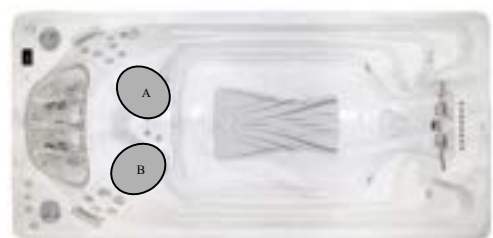

### Massage Selector/Air Control Diagram

ACP- Air controller Pump  
 BJ- Buoyancy Jet  
 HFPC- Hydro Fall Pillow Control

### Seat Depth

A = 27.625" (70.17cm)

B = 25.00" (63.50cm)

LISTED DIMENSIONS REPRESENT DISTANCE FROM THE TOP OF ACRYLIC TO LOWEST POINT IN THE SEAT. TOLERANCE  $\pm 1/16''$  (0.158CM)

Dimensions

**IMPORTANT! Always measure each swim spa for exact dimensions BEFORE designing its foundational support and/or decking**