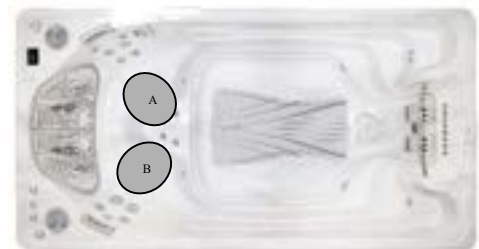

### Massage Selector/Air Control Diagram

ACP- Air controller Pump  
 BJ- Buoyancy Jet  
 HFPC- Hydro Fall Pillow Control

### Seat Depth

A = 27.625" (70.17cm)

B = 25.00" (63.50cm)

LISTED DIMENSIONS REPRESENT DISTANCE FROM THE TOP OF ACRYLIC TO LOWEST POINT IN THE SEAT. TOLERANCE ±1/16" (0.158CM)

Dimensions

**IMPORTANT! Always measure each swim spa for exact dimensions BEFORE designing its foundational support and/or decking**