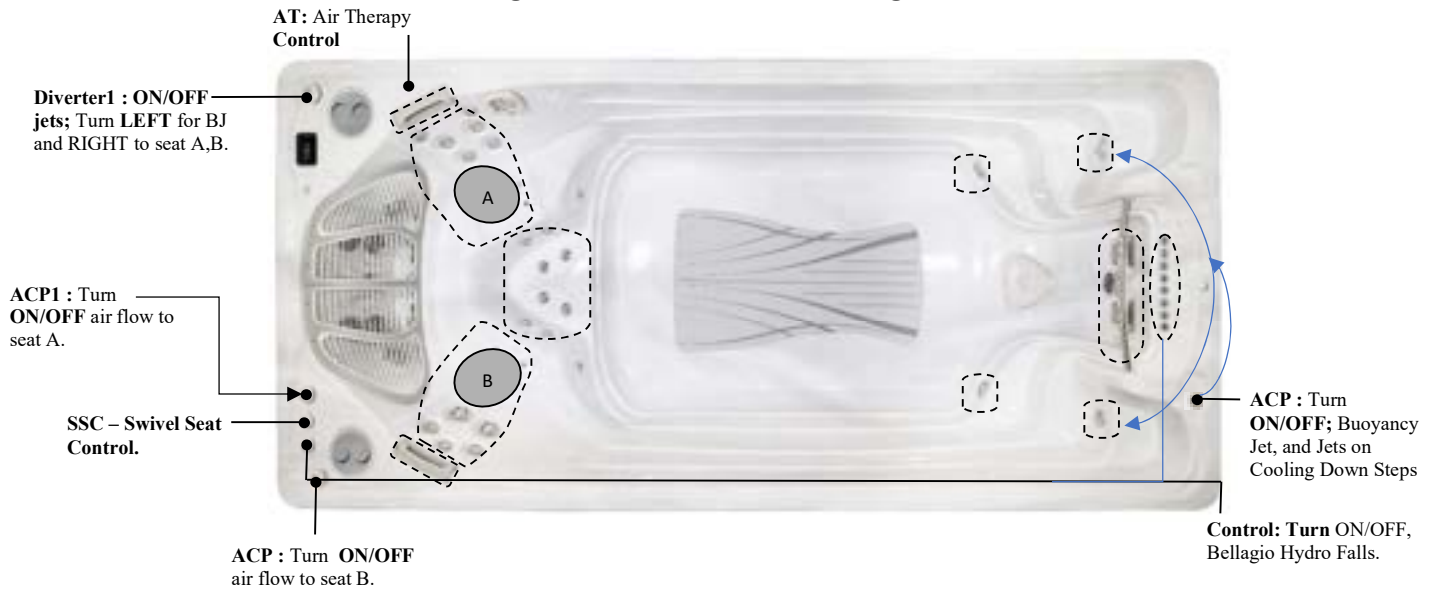

## HYDROPOOL – 16EX EXECUTIVE TRAINER SWIM SPA

<b>Year:</b>	2023
<b>Model:</b>	HydroPool 16EX Executive Trainer Swim Spa
<b>Size:</b>	186"X 93" X 52.75" / (472.44 cm X 236 cm X 134 cm)
<b>Series:</b>	HydroPool Executive Trainer Series
<b>Main Keypad:</b>	IN. K1000 SS Keypad <b>(7005089)</b>
<b>Spa Pack and Heater:</b>	Heater: 4KW & 4 KW 240 V (NA), 4 & 3 KW 230V (EU) <b>Controller GECKO IN.YE-6 NA / IN.YE-5 EU</b>
<b>Pump #1:</b>	<b>North America (60 Hz):</b> 1- SP, 3 HP, AMPS – 10.0 <b>(6505161)</b> <b>Europe (50 Hz):</b> 1- SP, 2.5 HP, AMPS – 8.6 <b>(6510039)</b>
<b>Pump #2:</b>	<b>North America (60 Hz):</b> Variable Speed Motor <b>(6505162)</b> <b>Europe (50 Hz):</b> Variable Speed Motor <b>(6505162)</b>
<b>Pump #3:</b>	<b>North America (60 Hz):</b> Variable Speed Motor <b>(6505162)</b> <b>Europe (50 Hz):</b> Variable Speed Motor <b>(6505162)</b>
<b>Circulation Pump:</b>	<b>North America (60 Hz):</b> 1- Speed, 1/12 HP, AMPS 0.65 <b>(6505147)</b> <b>Europe (50 Hz):</b> 1- Speed, 1/15 HP, AMPS 0.66 <b>(6510043)</b>
<b>Therapy Jets:</b>	11- CLUSTERSTORM JET- TWIN ROTO <b>(6015053)</b> , 2- MINISTORM JET – DIRECTIONAL <b>(6020069)</b> , 1- MINISTORM JET – GALAXY <b>(6020071)</b> , 2- POLYSTORM JET – RIFLED <b>(6030064)</b> , 2- POLYSTORM JET – PULSE MASSAGE <b>(6030065)</b> , 3- POLYSTORM JET – TWIN ROTO <b>(6030066)</b> , 2- POWERSTORM JET – TWISTER <b>(6035064)</b>
<b>Swim Jets</b>	3- POWERSTORM (OVAL) JET – <b>(6035073)</b> , 2- WIDESTREAM SWIM JET – <b>(6035070)</b>
<b>Air Controls:</b>	(3) - Air Control <b>(4525089)</b>
<b>Diverter:</b>	(1) - 2" Water Diverter <b>(4525091)</b>
<b>Filters:</b>	(1) - 75 SQ.FT Filter <b>(4520008)</b>

### Massage Selector/Air Control Diagram

ACP- Air controller Pump  
 BJ- Buoyancy Jet  
 HFPC- Hydro Fall Pillow Control