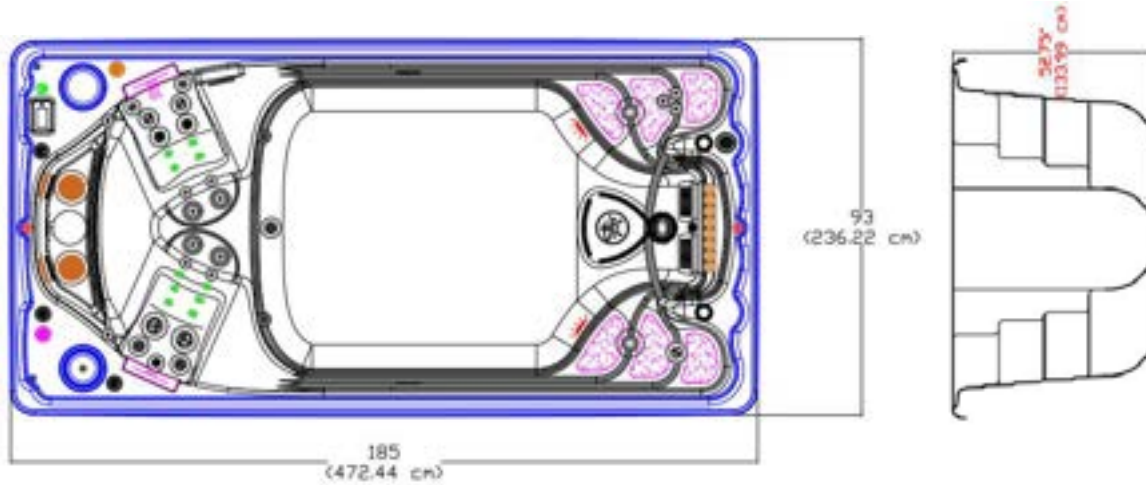

### Seat Depth

A = 27.625" (70.17cm)

B = 25.00" (63.50cm)

LISTED DIMENSIONS REPRESENT DISTANCE FROM THE TOP OF ACRYLIC TO LOWEST POINT IN THE SEAT. TOLERANCE ±1/16" (0.158CM)

Dimensions

**IMPORTANT! Always measure each swim spa for exact dimensions BEFORE designing its foundational support and/or decking**

**NOTE:**

Dimensional tolerances are as follows due to variations in manufacturing:

Length / Width / Height(s): +/- 3/8"

Height Variance (side to side): +/- 1/4"

### Seat Depth

A = 27.625" (70.17cm)

B = 25.00" (63.50cm)

LISTED DIMENSIONS REPRESENT DISTANCE FROM THE TOP OF ACRYLIC TO LOWEST POINT IN THE SEAT. TOLERANCE  $\pm 1/16''$  (0.158CM)

Dimensions

**IMPORTANT! Always measure each swim spa for exact dimensions BEFORE designing its foundational support and/or decking**