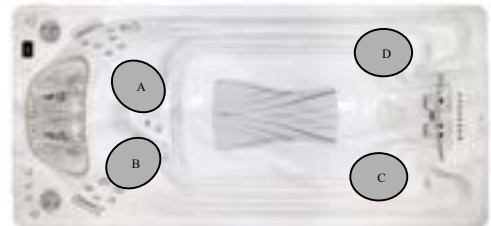

LISTED DIMENSIONS REPRESENT DISTANCE FROM THE TOP OF ACRYLIC TO LOWEST POINT IN THE SEAT. TOLERANCE $\pm 1/16''$ (0.158CM)