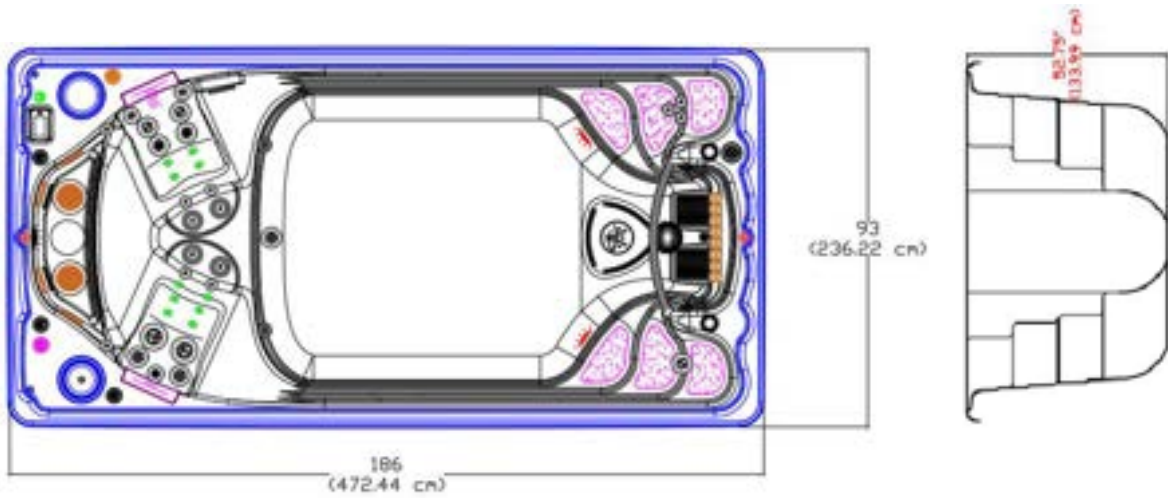

### Seat Depth

A = 27.625" (70.17cm)

B = 25.00" (63.50cm)

LISTED DIMENSIONS REPRESENT DISTANCE FROM THE TOP OF ACRYLIC TO LOWEST POINT IN THE SEAT. TOLERANCE ±1/16" (0.158CM)

Dimensions

**IMPORTANT! Always measure each swim spa for exact dimensions BEFORE designing its foundational support and/or decking**

### Massage Selector/Air Control Diagram

ACP- Air controller Pump  
 BJ- Buoyancy Jet  
 HFPC- Hydro Fall Pillow Control

**NOTE:**

Dimensional tolerances are as follows due to variations in manufacturing:

Length / Width / Height(s): +/- 3/8"

Height Variance (side to side): +/- 1/4"