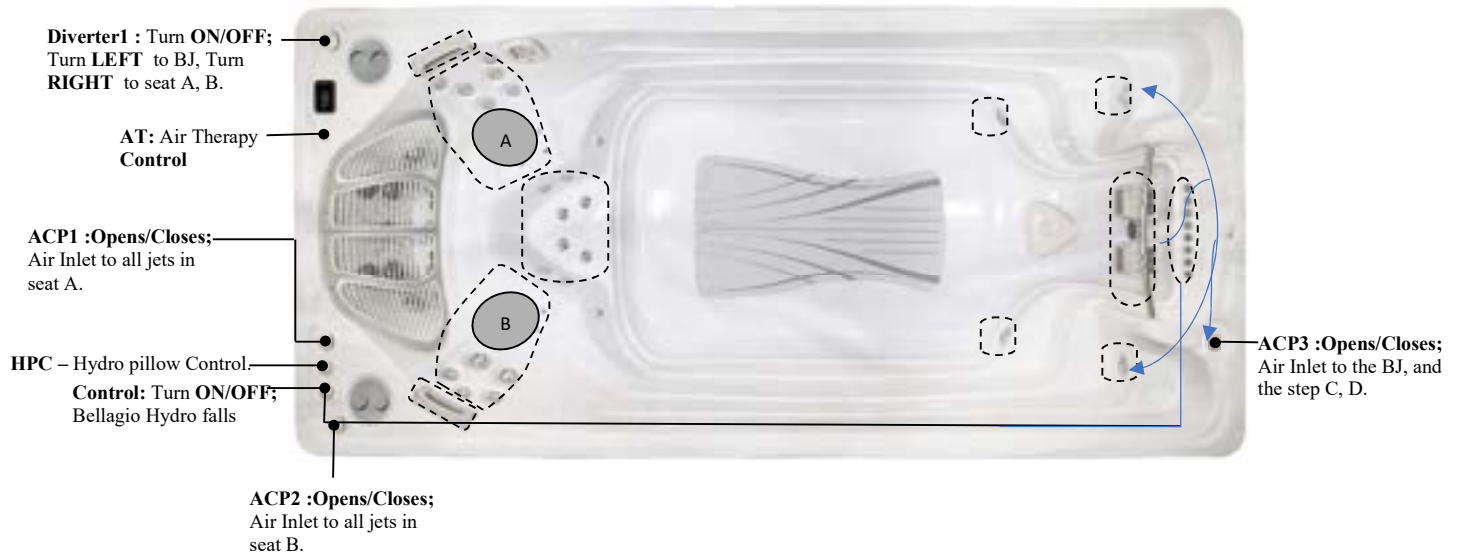

### Seat Depth

A = 27.625" (70.17cm)

B = 25.00" (63.50cm)

LISTED DIMENSIONS REPRESENT DISTANCE FROM THE TOP OF ACRYLIC TO LOWEST POINT IN THE SEAT. TOLERANCE  $\pm 1/16''$  (0.158CM)

Dimensions

**IMPORTANT! Always measure each swim spa for exact dimensions BEFORE designing its foundational support and/or decking**

## HYDROPOOL –19EX EXECUTIVE SPORT SWIM SPA

<b>Year:</b>	2023
<b>Model:</b>	HydroPool 19EX Executive Sport Swim Spa
<b>Size:</b>	220" X 93" X 52.75" / (558.80 cm X 236.22 cm X 133.99 cm)
<b>Series:</b>	HydroPool Executive Sport Series
<b>Main Keypad:</b>	IN. K1000 SS Keypad <b>(7005089)</b>
<b>Spa Pack and Heater:</b>	Heater: 4 KW 240 V (NA) & 3 KW 230V (EU) <b>Controller GECKO IN.YE-6 NA / IN.YE-5 EU</b>
<b>Pump #1:</b>	<b>North America (60 Hz):</b> 1- SP, 3 HP, AMPS – 10.0 <b>(6505161)</b> <b>Europe (50 Hz):</b> 1- SP, 2.5 HP, AMPS – 8.6 <b>(6510039)</b>
<b>Pump #2:</b>	<b>North America (60 Hz):</b> 1- Speed, 5 HP, AMPS 15.0 <b>(6505149)</b> <b>Europe (50 Hz):</b> 1- Speed, 4 HP, AMPS 12.7 <b>(6510044)</b>
<b>Circulation Pump:</b>	<b>North America (60 Hz):</b> 1- Speed, 1/12 HP, AMPS 0.65 <b>(6505147)</b> <b>Europe (50 Hz):</b> 1- Speed, 1/15 HP, AMPS 0.66 <b>(6510043)</b>
<b>Therapy Jets:</b>	11- CLUSTERSTORM JET- TWIN ROTO <b>(6015053)</b> , 2- MINISTORM JET – DIRECTIONAL <b>(6020069)</b> , 1- MINISTORM JET – GALAXY <b>(6020071)</b> , 3- POLYSTORM JET – RIFLED <b>(6030064)</b> , 2- POLYSTORM JET – PULSE MASSAGE <b>(6030065)</b> , 2- POLYSTORM JET – TWIN ROTO <b>(6030066)</b> , 2- POWERSTORM JET – TWISTER <b>(6035064)</b> ,
<b>Swim Jets:</b>	2- MONSOON (WHIRLPOOL) JET – <b>(6035066)</b> , 3- POWERSTORM (OVAL) JET – <b>(6035073)</b>
<b>Air Controls:</b>	(3) - Air Control <b>(4525089)</b>
<b>Diverter:</b>	(1) - 2" Water Diverter <b>(4525091)</b>
<b>Filters:</b>	(1) - 75 SQ.FT Filter <b>(4520008)</b>

### Massage Selector/Air Control Diagram

ACP- Air controller Pump  
 BJ- Buoyancy Jet  
 HFPC- Hydro Fall Pillow Control