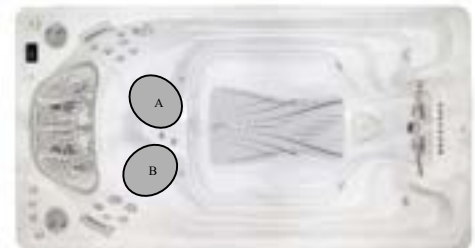

### Massage Selector/Air Control Diagram

ACP- Air controller Pump  
 BJ – Buoyancy Jet  
 HFPC- Hydro Fall Pillow Control

### Seat Depth

A = 27.625" (70.17cm)

B = 25.00" (63.50cm)

LISTED DIMENSIONS REPRESENT DISTANCE FROM THE TOP OF ACRYLIC TO LOWEST POINT IN THE SEAT. TOLERANCE ±1/16" (0.158CM)

Dimensions

**IMPORTANT! Always measure each swim spa for exact dimensions BEFORE designing its foundational support and/or decking**