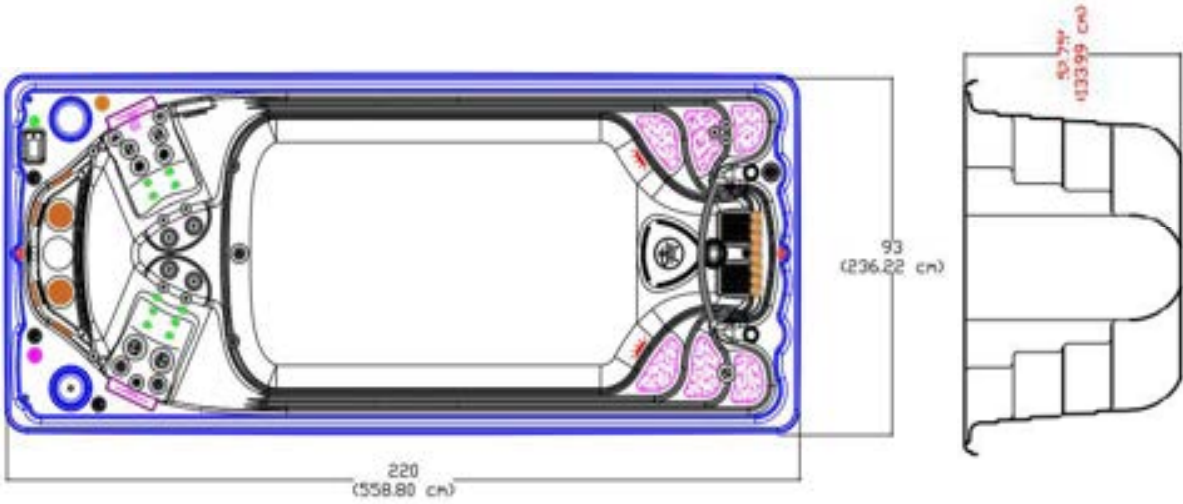

### Massage Selector/Air Control Diagram

ACP- Air controller Pump  
 BJ- Buoyancy Jet  
 HFPC- Hydro Fall Pillow Control

### Seat Depth

A = 27.96" (71.01cm)

B = 25.91" (63.81cm)

LISTED DIMENSIONS REPRESENT DISTANCE FROM THE TOP OF ACRYLIC TO LOWEST POINT IN THE SEAT. TOLERANCE  $\pm 1/16''$  (0.158CM)

### Dimensions

**IMPORTANT! Always measure each swim spa for exact dimensions BEFORE designing its foundational support and/or decking**

**NOTE:**

Dimensional tolerances are as follows due to variations in manufacturing:

Length / Width / Height(s): +/- 3/8"

Height Variance (side to side): +/- 1/4"