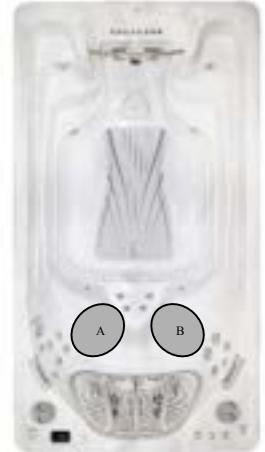

### Massage Selector/Air Control Diagram

ACP- Air controller Pump  
 BJ – Buoyancy Jet  
 HFPC- Hydro Fall Pillow Control