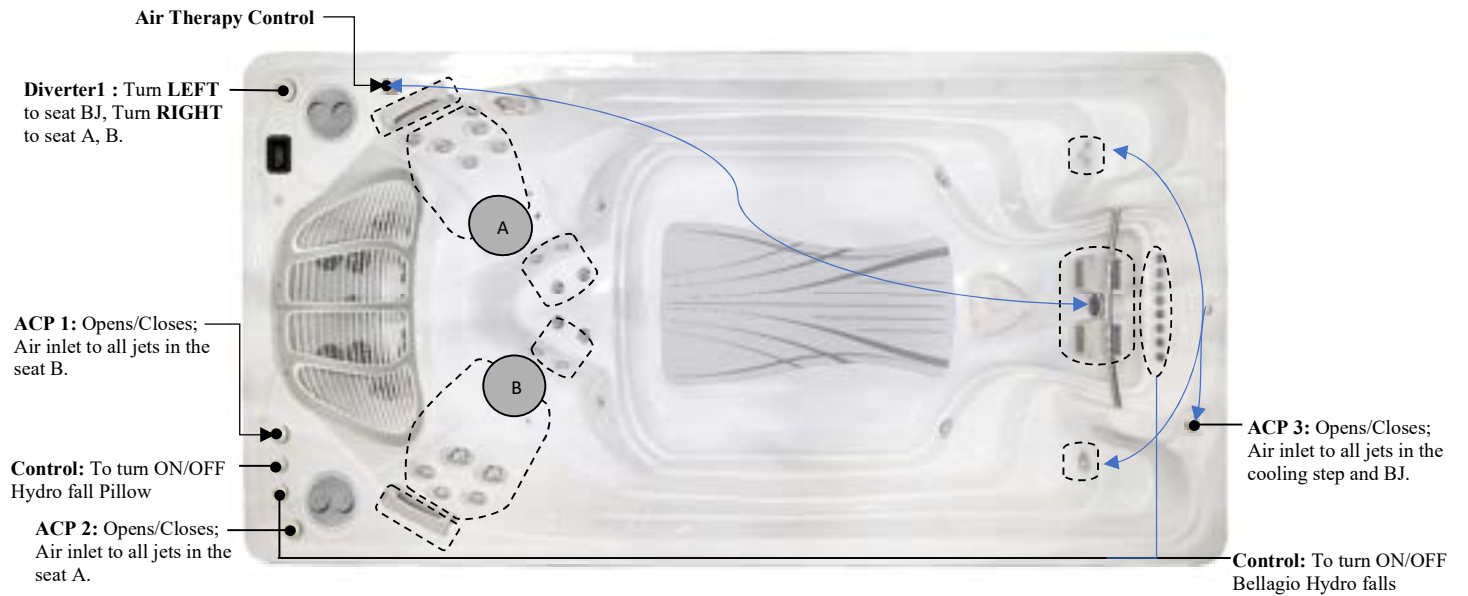

### Seat Depth

A = 27.625" (70.17cm)

B = 25.00" (63.50cm)

LISTED DIMENSIONS REPRESENT DISTANCE FROM THE TOP OF ACRYLIC TO LOWEST POINT IN THE SEAT. TOLERANCE ±1/16" (0.158CM)

Dimensions

**IMPORTANT! Always measure each swim spa for exact dimensions BEFORE designing its foundational support and/or decking**

## HYDROPOOL –16EX - EXECUTIVE SPORT SWIM SPA

<b>Year:</b>	2023
<b>Model:</b>	HydroPool 16EX Executive Sport Swim Spa
<b>Size:</b>	186" X 93" X 52.75" / (472.44 cm X 236 cm X 134 cm)
<b>Series:</b>	HydroPool Executive Sport Series
<b>Main Keypad:</b>	IN. K1000 SS Keypad <b>(7005089)</b>
<b>Spa Pack and Heater:</b>	Heater: 4 KW 240 V (NA) & 3 KW 230V (EU) <b>Controller GECKO IN.YE-6 NA / IN.YE-5 EU</b>
<b>Pump #1:</b>	<b>North America (60 Hz):</b> 1- SP, 3 HP, AMPs – 10.0 <b>(6505161)</b> <b>Europe (50 Hz):</b> 1- SP, 2.5 HP, AMPs – 8.6 <b>(6510039)</b>
<b>Pump #2:</b>	<b>North America (60 Hz):</b> 1- Speed, 5 HP, AMPs 15.0 <b>(6505149)</b> <b>Europe (50 Hz):</b> 1- Speed, 4 HP, AMPs 12.7 <b>(6510041)</b>
<b>Circulation Pump:</b>	<b>North America (60 Hz):</b> 1- Speed, 1/12 HP, AMPs 0.65 <b>(6505147)</b> <b>Europe (50 Hz):</b> 1- Speed, 1/15 HP, AMPs 0.66 <b>(6510043)</b>
<b>Therapy Jets:</b>	11- CLUSTERSTORM JET- TWIN ROTO <b>(6015053)</b> , 2- MINISTORM JET – DIRECTIONAL <b>(6020069)</b> , 1- MINISTORM JET – GALAXY <b>(6020071)</b> , 2- POLYSTORM JET – RIFLED <b>(6030064)</b> , 2- POLYSTORM JET – PULSE MASSAGE <b>(6030065)</b> , 3- POLYSTORM JET – TWIN ROTO <b>(6030066)</b> , 2- POWERSTORM JET – TWISTER <b>(6035064)</b> ,
<b>Swim Jets:</b>	2- MONSOON (WHIRLPOOL) JET – <b>(6035066)</b> , 3- POWERSTORM (OVAL) JET – <b>(6035073)</b>
<b>Air Controls:</b>	(3) - Air Control <b>(4525089)</b>
<b>Diverter:</b>	(1) - 2" Water Diverter <b>(4525091)</b>
<b>Filters:</b>	(1) - 75 SQ. FT Filter <b>(4520008)</b>

### Massage Selector/Air Control Diagram

ACP- Air controller Pump  
 BJ- Buoyancy Jet  
 HFPC- Hydro Fall Pillow Control