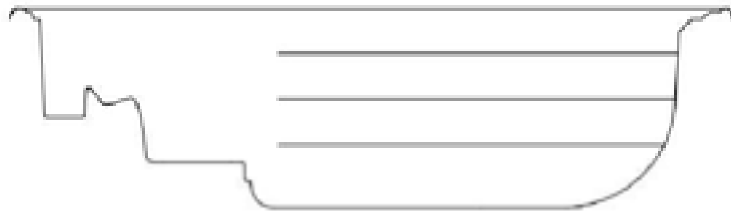

### Seat Depth

A = 27.625" (70.17cm)

B = 25.00" (63.50cm)

LISTED DIMENSIONS REPRESENT DISTANCE FROM THE TOP OF ACRYLIC TO LOWEST POINT IN THE SEAT. TOLERANCE ±1/16" (0.158CM)

Dimensions

**IMPORTANT! Always measure each swim spa for exact dimensions BEFORE designing its foundational support and/or decking**

**NOTE:**

Dimensional tolerances are as follows due to variations in manufacturing:

Length / Width / Height(s): +/- 3/8"

Height Variance (side to side): +/- 1/4"