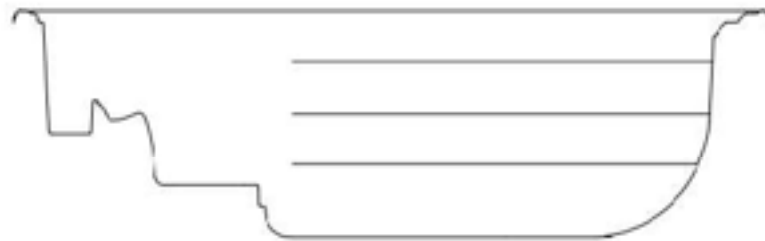

### Seat Depth

A = 27.625" (70.17cm)

B = 25.00" (63.50cm)

LISTED DIMENSIONS REPRESENT DISTANCE FROM THE TOP OF ACRYLIC TO LOWEST POINT IN THE SEAT. TOLERANCE ±1/16" (0.158CM)

Dimensions

**IMPORTANT! Always measure each swim spa for exact dimensions BEFORE designing its foundational support and/or decking**

**NOTE:**

Dimensional tolerances are as follows due to variations in manufacturing:

Length / Width / Height(s): +/- 3/8"

Height Variance (side to side): +/- 1/4"