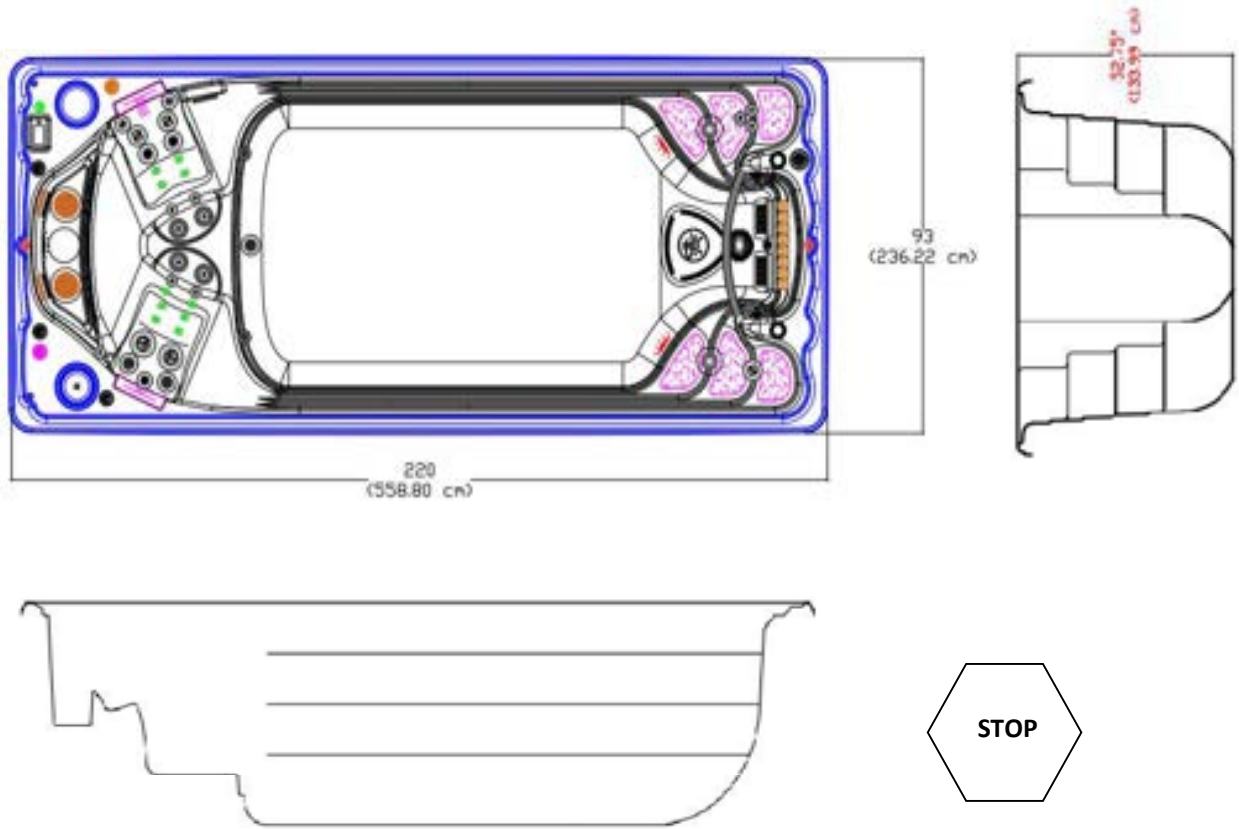

### Seat Depth

A = 27.625" (70.17cm)

B = 25.00" (63.50cm)

LISTED DIMENSIONS REPRESENT DISTANCE FROM THE TOP OF ACRYLIC TO LOWEST POINT IN THE SEAT. TOLERANCE ±1/16" (0.158CM)

Dimensions

**IMPORTANT! Always measure each swim spa for exact dimensions BEFORE designing its foundational support and/or decking**

### Massage Selector/Air Control Diagram

ACP- Air controller Pump  
 BJ- Buoyancy Jet  
 HFPC- Hydro Fall Pillow Control

### Seat Depth

A = 27.625" (70.17cm)

B = 25.00" (63.50cm)

LISTED DIMENSIONS REPRESENT DISTANCE FROM THE TOP OF ACRYLIC TO LOWEST POINT IN THE SEAT. TOLERANCE  $\pm 1/16''$  (0.158CM)

Dimensions

**IMPORTANT! Always measure each swim spa for exact dimensions BEFORE designing its foundational support and/or decking**

**NOTE:**

Dimensional tolerances are as follows due to variations in manufacturing:

Length / Width / Height(s): +/- 3/8"

Height Variance (side to side): +/- 1/4"