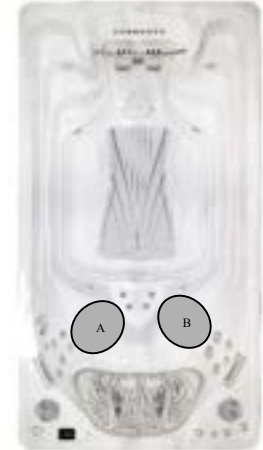

**NOTE:**

Dimensional tolerances are as follows due to variations in manufacturing:

Length / Width / Height(s): +/- 3/8"

Height Variance (side to side): +/- 1/4"

## HYDROPOOL –16EX - EXECUTIVE SPORT SWIM SPA

<b>Year:</b>	2023
<b>Model:</b>	HydroPool 16EX Executive Sport Swim Spa
<b>Size:</b>	186" X 93" X 52.75" / (472.44 cm X 236 cm X 134 cm)
<b>Series:</b>	HydroPool Executive Sport Series
<b>Main Keypad:</b>	IN. K1000 SS Keypad <b>(7005089)</b>
<b>Spa Pack and Heater:</b>	Heater: 4 KW 240 V (NA) & 3 KW 230V (EU) <b>Controller GECKO IN.YE-6 NA / IN.YE-5 EU</b>
<b>Pump #1:</b>	<b>North America (60 Hz):</b> 1- SP, 3 HP, AMPs – 10.0 <b>(6505161)</b> <b>Europe (50 Hz):</b> 1- SP, 2.5 HP, AMPs – 8.6 <b>(6510039)</b>
<b>Pump #2:</b>	<b>North America (60 Hz):</b> 1- Speed, 5 HP, AMPs 15.0 <b>(6505149)</b> <b>Europe (50 Hz):</b> 1- Speed, 4 HP, AMPs 12.7 <b>(6510041)</b>
<b>Circulation Pump:</b>	<b>North America (60 Hz):</b> 1- Speed, 1/12 HP, AMPs 0.65 <b>(6505147)</b> <b>Europe (50 Hz):</b> 1- Speed, 1/15 HP, AMPs 0.66 <b>(6510043)</b>
<b>Therapy Jets:</b>	11- CLUSTERSTORM JET- TWIN ROTO <b>(6015053)</b> , 2- MINISTORM JET – DIRECTIONAL <b>(6020069)</b> , 1- MINISTORM JET – GALAXY <b>(6020071)</b> , 2- POLYSTORM JET – RIFLED <b>(6030064)</b> , 2- POLYSTORM JET – PULSE MASSAGE <b>(6030065)</b> , 3- POLYSTORM JET – TWIN ROTO <b>(6030066)</b> , 2- POWERSTORM JET – TWISTER <b>(6035064)</b> ,
<b>Swim Jets:</b>	2- MONSOON (WHIRLPOOL) JET – <b>(6035066)</b> , 3- POWERSTORM (OVAL) JET – <b>(6035073)</b>
<b>Air Controls:</b>	(3) - Air Control <b>(4525089)</b>
<b>Diverter:</b>	(1) - 2" Water Diverter <b>(4525091)</b>
<b>Filters:</b>	(1) - 75 SQ. FT Filter <b>(4520008)</b>

### Massage Selector/Air Control Diagram

ACP- Air controller Pump  
 BJ- Buoyancy Jet  
 HFPC- Hydro Fall Pillow Control